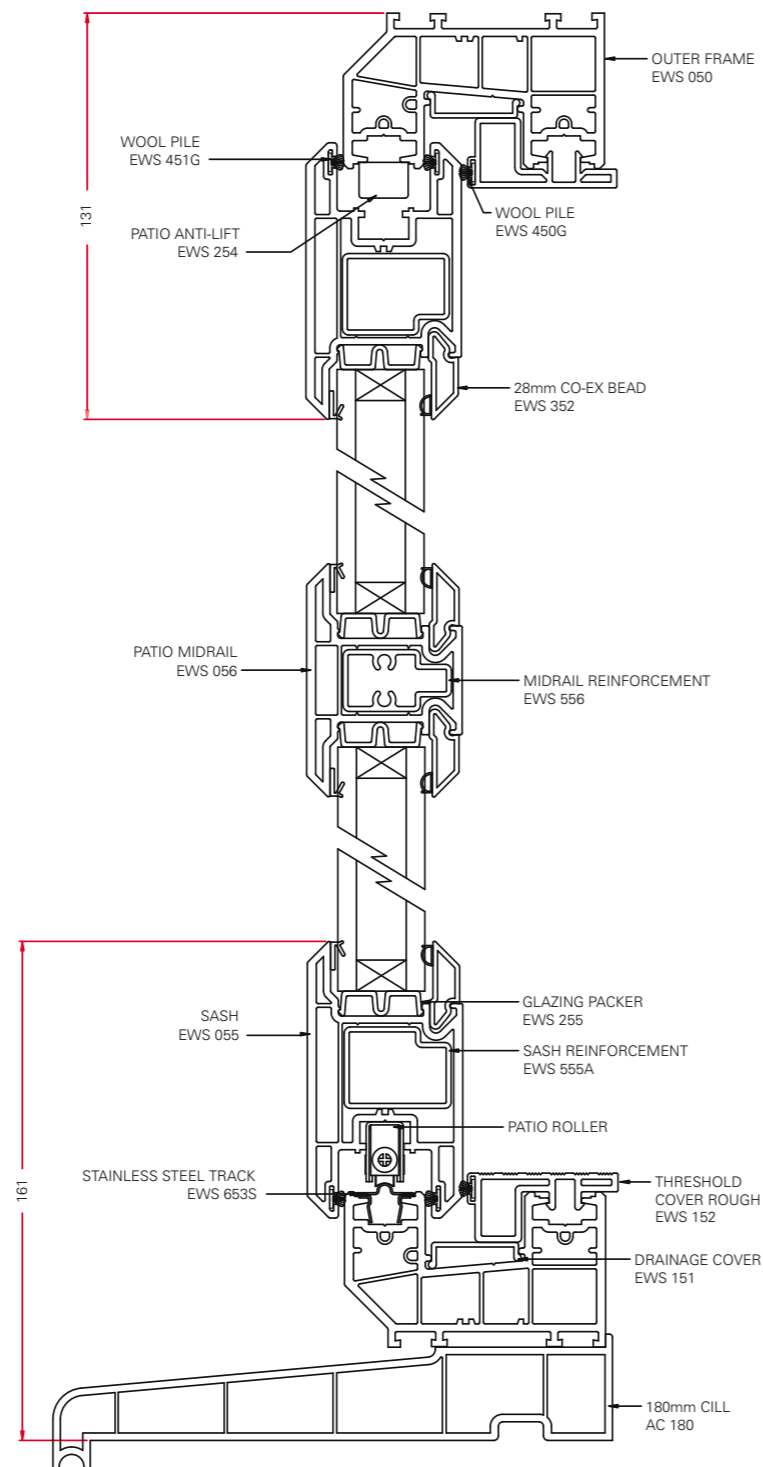

tested to BS 6375

what is the inline system?

The Eurocell Inline Patio system has been designed to meet the requirements for a variety of commercial and domestic settings. The mainframe reduces from 84mm to 70mm and can therefore be used with all Eurocell 70mm window profiles.

euroslide cross section

key benefits

- Slim, attractive system
- Available in bar lengths and kits
- All Eurocell window and door profiles are made from high quality virgin material
- Main frame reduces from 84mm (front to back) to 70mm and can therefore be 'buted up' against other Eurocell standard profiles
- Design of the sash profile incorporates a full Eurogroove that allows the patio door to accept most hardware, including two or four point locking systems - shootbolts, mushroom espagnolette or hook locks for improved security
- Separate chambers for improved drainage, thermal efficiency and strength
- Internally glazed for improved security
- Fusion welded joints
- Ventilation can be fitted
- 28mm glazed units for continuity of ordering
- Patented knock-in 45° putty-line bead and ovolo option
- Pre-gasketed sash reduces stock and fabrication time
- Robust steel and aluminium reinforcing sections
- Clip in glazing packer
- High durability gold finish handles
- Available in white, golden oak, mahogany and rosewood