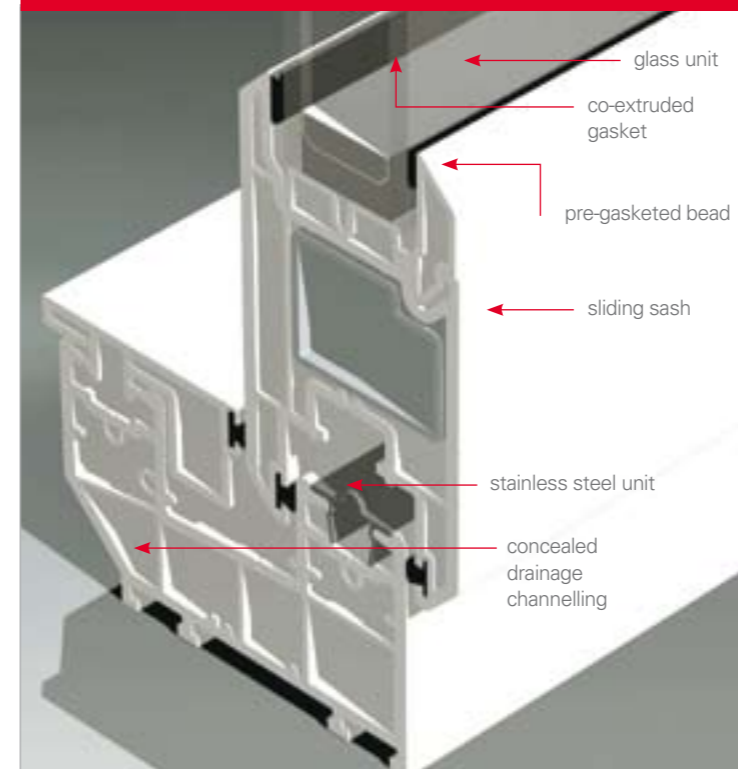

tested to BS 6375

what is the inline system?

The Eurocell Inline Patio system has been designed to meet the requirements for a variety of commercial and domestic settings. The mainframe reduces from 84mm to 70mm and can therefore be used with all Eurocell 70mm window profiles.

euroslide cross section

key benefits

- Slim, attractive system
- Available in bar lengths and kits
- All Eurocell window and door profiles are made from high quality virgin material
- Main frame reduces from 84mm (front to back) to 70mm and can therefore be 'buted up' against other Eurocell standard profiles
- Design of the sash profile incorporates a full Eurogroove that allows the patio door to accept most hardware, including two or four point locking systems - shootbolts, mushroom espagnolette or hook locks for improved security
- Separate chambers for improved drainage, thermal efficiency and strength
- Internally glazed for improved security
- Fusion welded joints
- Ventilation can be fitted
- 28mm glazed units for continuity of ordering
- Patented knock-in 45° putty-line bead and ovolo option
- Pre-gasketed sash reduces stock and fabrication time
- Robust steel and aluminium reinforcing sections
- Clip in glazing packer
- High durability gold finish handles
- Available in white, golden oak, mahogany and rosewood